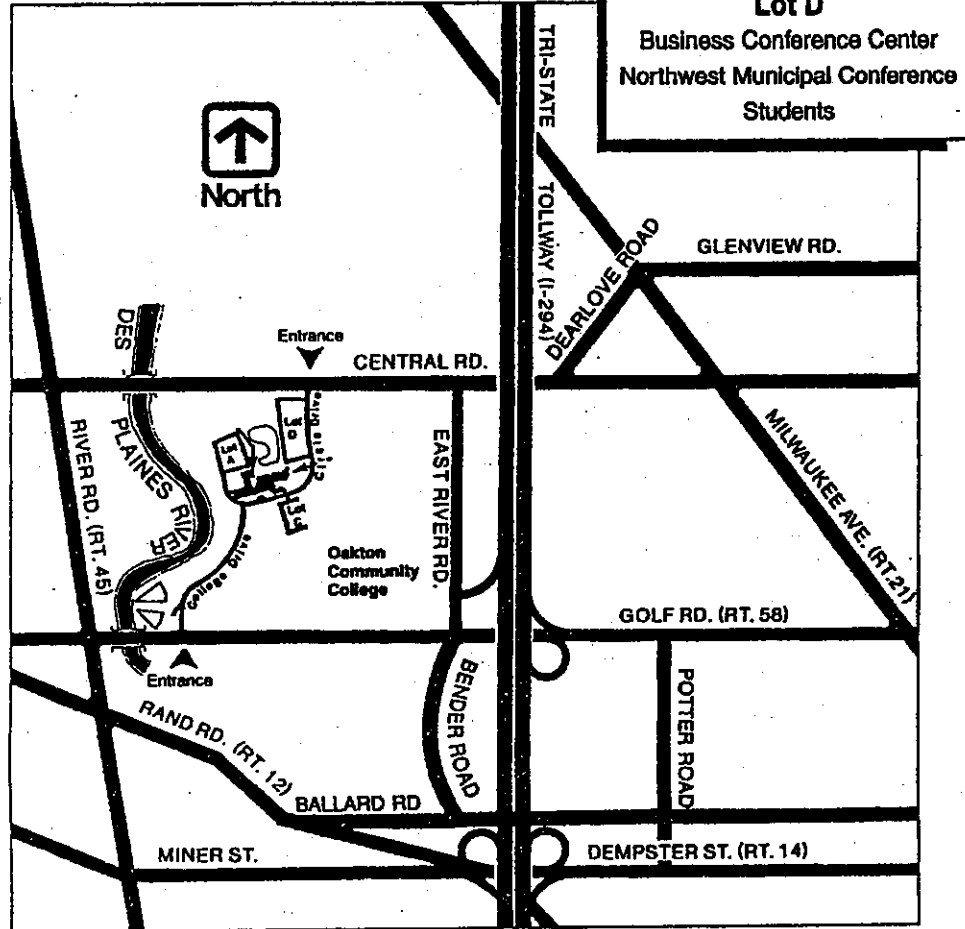

Oakton Community College
 1600 East Golf Road
 Des Plaines, IL 60016-1268

Via Tri-State Tollway
 From North
 Take Golf Rd. exit; (East River Rd.); left turn to Golf Rd.; turn right on Golf Rd. to College Dr. (right turn).

From South
 Exit at Dempster St. west; turn right on Rand Rd. (Rte. 12); turn right on River Rd. (Rte. 45) to Golf Rd.; turn right on Golf Rd. to College Dr. (left turn).

Via Kennedy Expressway
 From South
 Exit River Rd. north; take River Rd. (Rt. 45) north to Golf Rd.; turn right on Golf Rd. to College Dr. (left turn).

Please Note
 There is no exit onto Golf Rd. traveling north on the Tri-State Tollway. You must exit at Dempster.

Northwest Municipal Conference Parking in Lot D

Oakton

Des Plaines campus