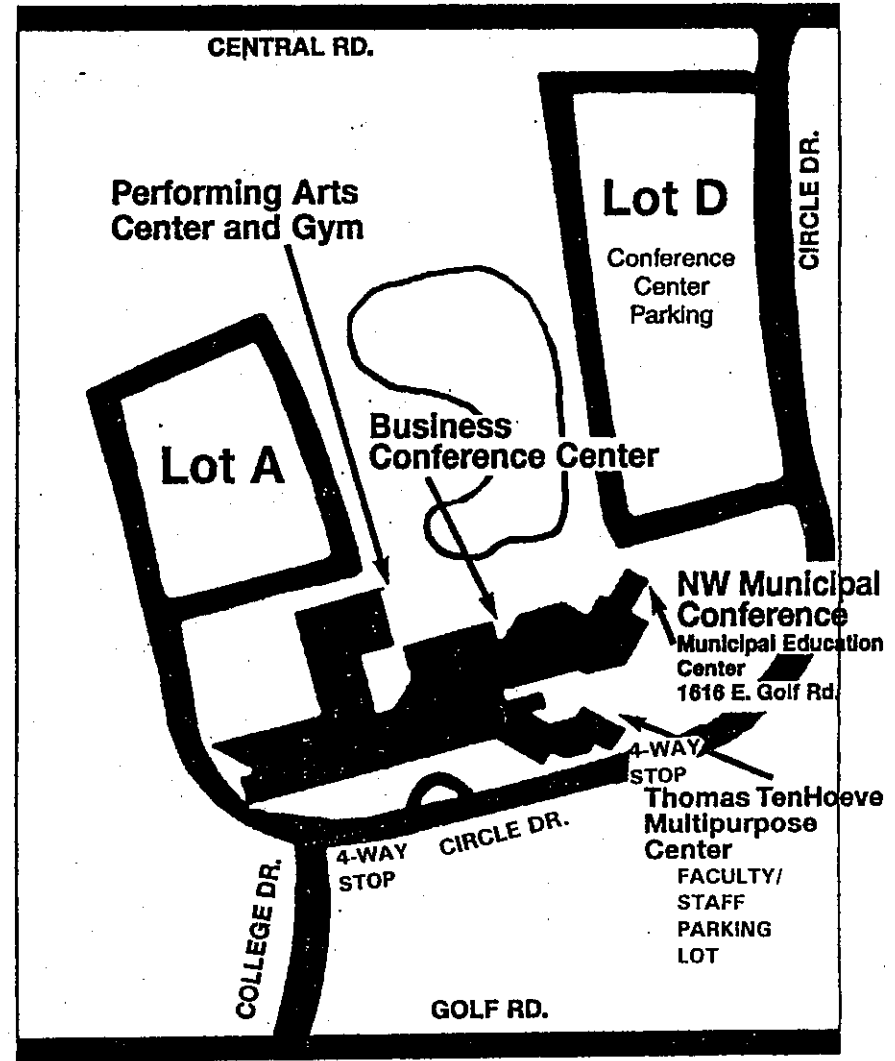

Oakton Community College
 1600 East Golf Road
 Des Plaines, IL 60016-1268

Via Tri-State Tollway
 From North
 Take Golf Rd. exit; (East River Rd.); left turn to Golf Rd.; turn right on Golf Rd. to College Dr. (right turn).

From South
 Exit at Dempster St. west; turn right on Rand Rd. (Rte. 12); turn right on River Rd. (Rte. 45) to Golf Rd.; turn right on Golf Rd. to College Dr. (left turn).

Via Kennedy Expressway
 From South
 Exit River Rd. north; take River Rd. (Rt. 45) north to Golf Rd.; turn right on Golf Rd. to College Dr. (left turn).

Please Note
 There is no exit onto Golf Rd. traveling north on the Tri-State Tollway. You must exit at Dempster.

Northwest Municipal Conference Parking in Lot D

Oakton

Des Plaines campus